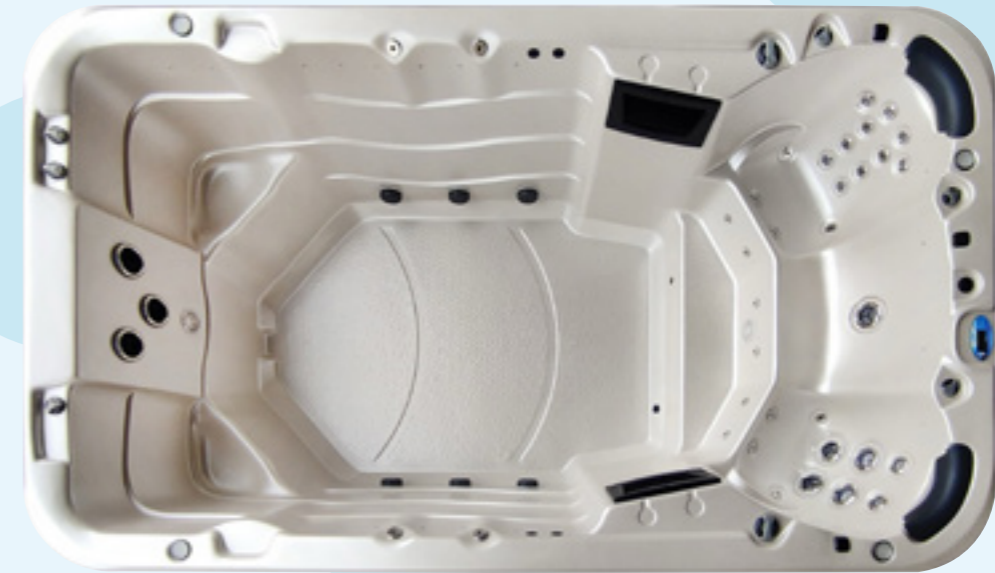

OPTIONS

- Audio & WiFi Kit

SUN & SOUL™
SWIM SPA COLLECTION

SOUL4000™

🌀 JETS - 36
👤 SEATING - 4 seats
📏 DIMENSIONS - 3.98 x 2.31 x 1.30m

SOUL4000™ - This is the perfect fun pool for those who don't quite have the garden space. Our 3.98m long SOUL4000™ has been designed to give you the ultimate garden pool experience all year round. The heavy-duty steel frame, shell construction, and no kink plumbing system mean this swim spa has been designed to last a lifetime, while the warm down massage seats mean it's the perfect mix of play and relaxation.

WARRANTIES

Frame 10yrs
 Shell structure 10yrs
 Acrylic surface 5yrs
 Jets, plumbing & heater 2yrs
 Pumps & equipment 2yrs
 Cabinet 1yr

FEATURES

- FourCore™ Shell Construction
- No kink plumbing system
- Wide mouth filtration
- SpaNet™ SV3 Control System
- Perimeter insulation
- Blower system
- Heavy-duty galvanised steel frame
- Stainless steel jets
- Ozone & UV systems
- Insulated, moulded ABS base
- Illuminating waterline lighting
- 4 seats

OPTIONS

- Audio & WiFi Kit
- Swim pole kit

Shell colour: Sterling Silver
Cabinet colour: Grey

LEARN MORE AT
sunandsoulspas.com

Sun & Soul – for the important things in life

sunandsoulspas.com

Sun & Soul Spas
Jacuzzi Group Head Office
8 Turnberry Park Road
Gildersome, Morley
Leeds LS27 7LE